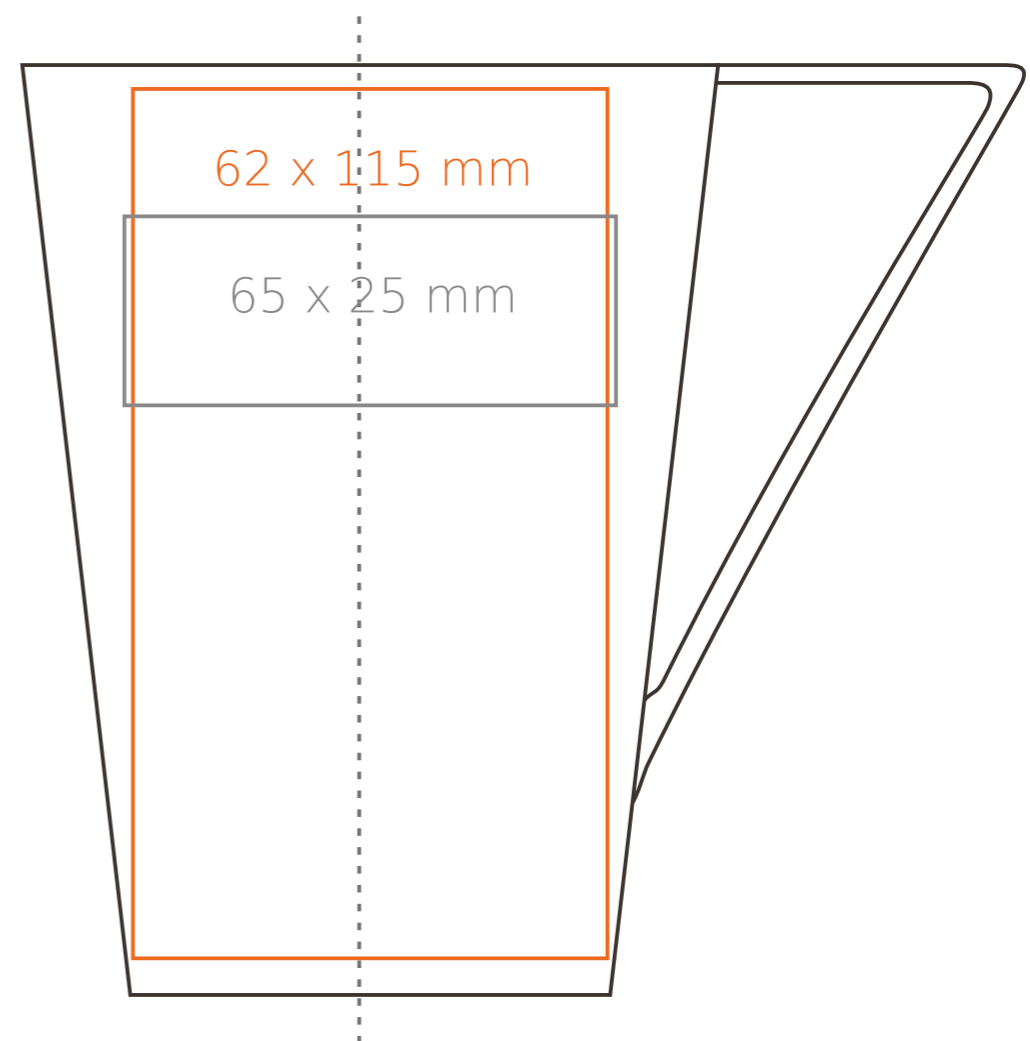

M/042 Geo

400 ml / h: 122 mm / Ø 90 mm

- Imprint on the handle - 70 x 10 mm
- Imprint on the inside - 50 x 10 mm
- Imprint on the bottom inside - Ø 30 mm
- Imprint on the bottom outside - Ø 40 mm

*In the case of projects for transfer print running outside of the standard print area, please contact our sales department.

[How to prepare print material](#)

meaning

- Transfer Print
- Sensitive Touch
- Direct Print