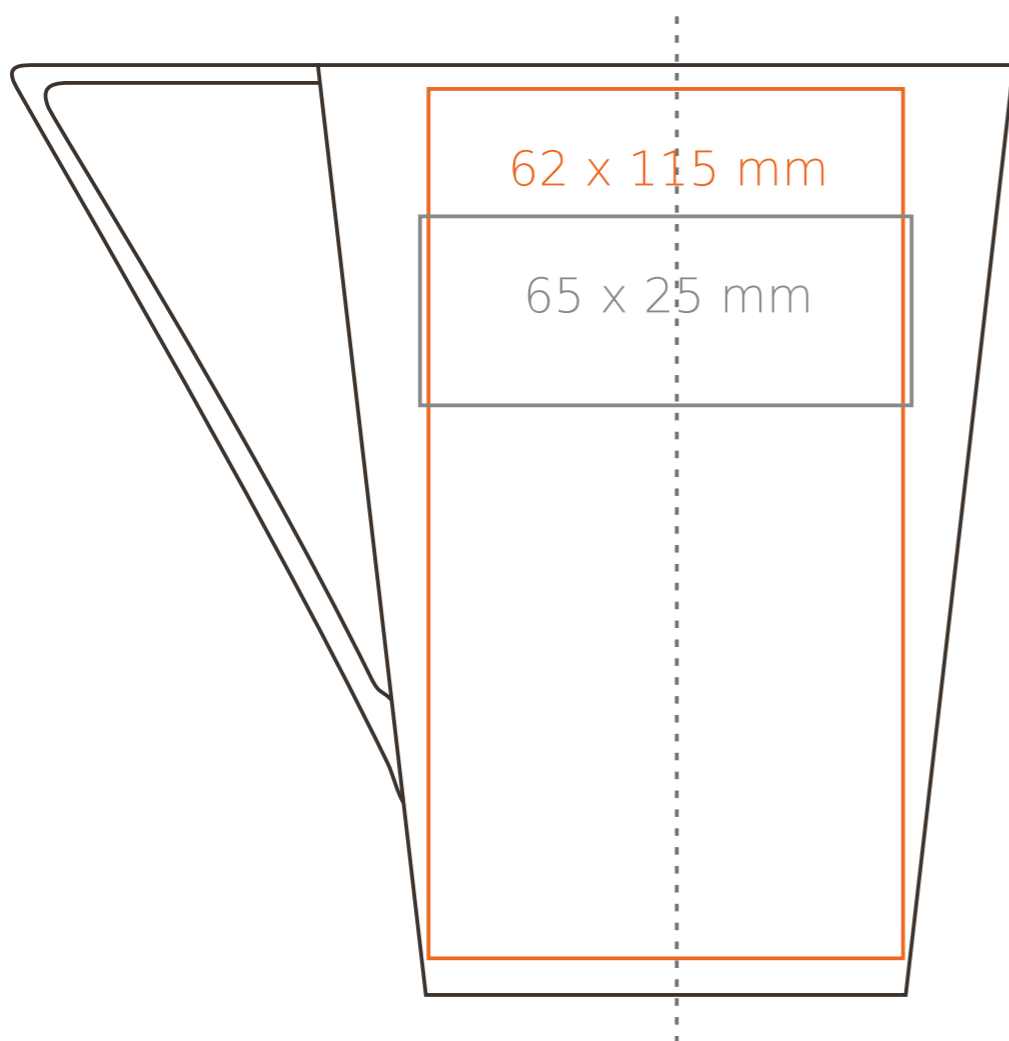

M/042 Geo

400 ml / h: 122 mm / Ø 90 mm

- Imprint on the handle - 70 x 10 mm
- Imprint on the inside - 50 x 10 mm
- Imprint on the bottom inside - Ø 30 mm
- Imprint on the bottom outside - Ø 40 mm

*In the case of projects for transfer print running outside of the standard print area, please contact our sales department.

[How to prepare print material](#)

meaning

- Transfer Print
- Sensitive Touch
- Direct Print