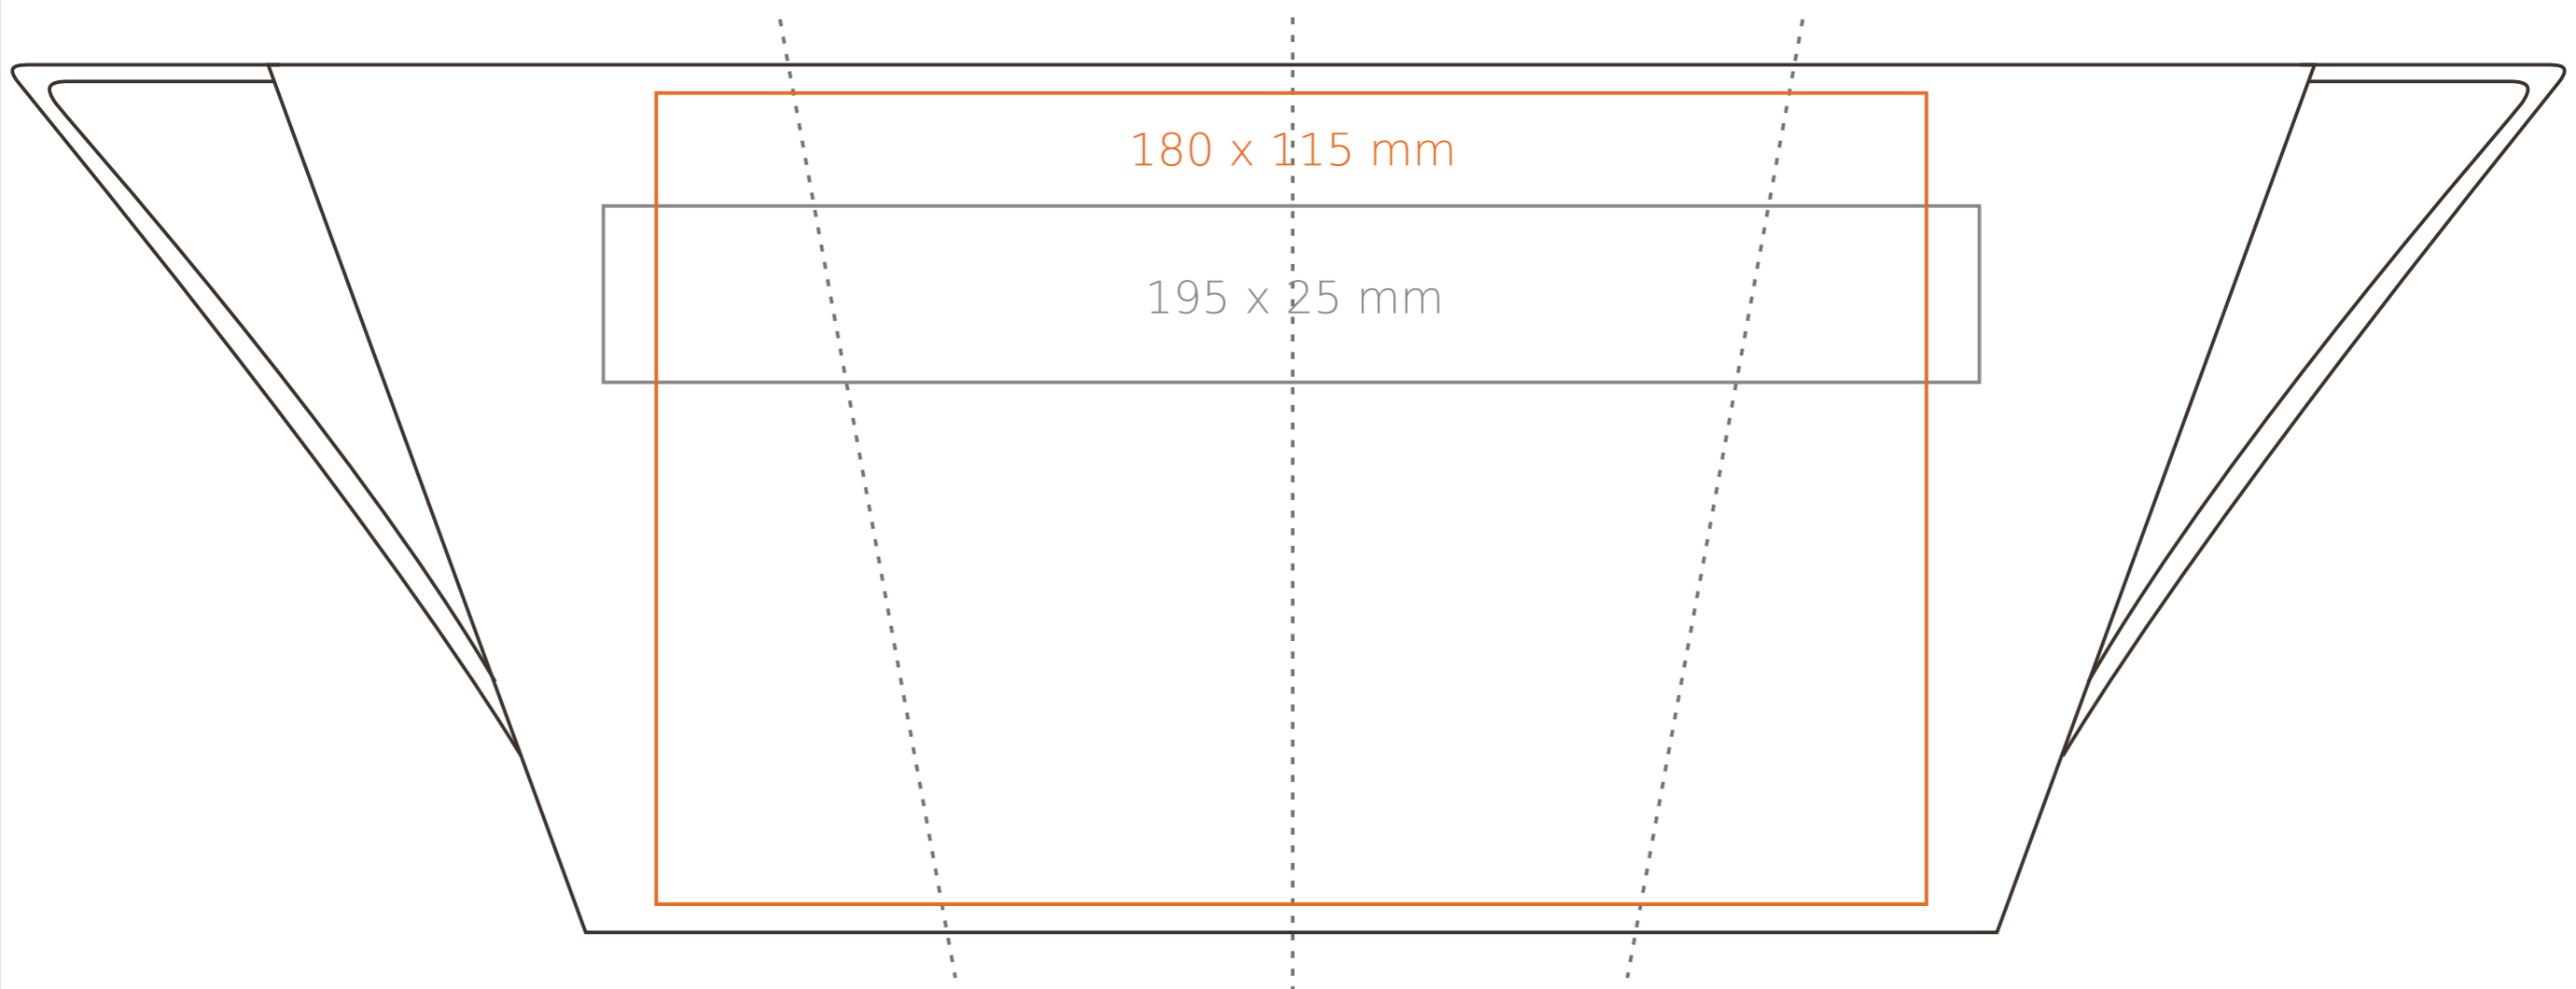

M/042 Geo

400 ml / h: 122 mm / Ø 90 mm

- Imprint on the handle - 70 x 10 mm
- Imprint on the inside - 50 x 10 mm
- Imprint on the bottom inside - Ø 30 mm
- Imprint on the bottom outside - Ø 40 mm

*In the case of projects for transfer print running outside of the standard print area, please contact our sales department.

[How to prepare print material](#)

meaning

- Transfer Print
- Sensitive Touch
- Direct Print